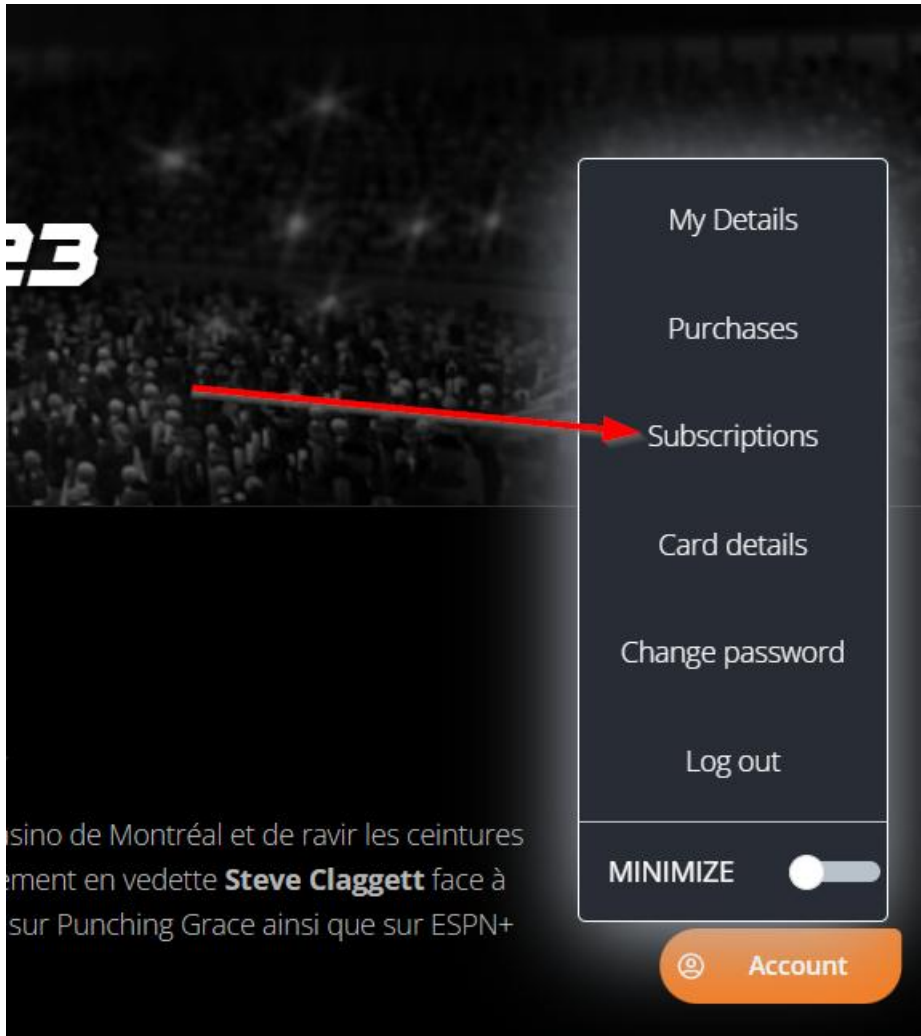

Already have access? Login with your account.

Une fois connecté

Once logged in

as pour les titres NABA et NABF.

le-fêtes le 1er juin au Cabaret du Casino de Montréal et de ravir les ceintures
vens. L'événement, qui mettra également en vedette **Steve Claggett** face à
raujo, sera diffusé simultanément sur Punching Grace ainsi que sur ESPN+

performances, notamment face à Marcelo Coceres et Alantez Fox, lui ont

 **Account**

...

...

The screenshot displays the 'PUNCHING GRACE.COM' user interface. At the top, there is a navigation menu with 'PURCHASES', 'SUBSCRIPTIONS' (underlined), 'GIFTS', and 'DONATIONS'. Below the menu, the text 'Show Subscriptions' is followed by a dropdown menu set to 'active'. The main content area features a 'PG Subscription' card with an upward arrow. The card displays the following information: 'Price: CAD 33.00 / 3 months' and 'Next billing date: 16 Nov 2023 13:25 (UTC)'. Below this, there are two links: 'Billing History' and 'Cancel subscription'. A red arrow points to the 'Cancel subscription' link. At the bottom of the card, there is a 'Change subscription plan' button with a downward arrow. The footer of the interface includes 'EN' with a dropdown arrow, 'MORE', and 'Protected by' with a red shield icon.